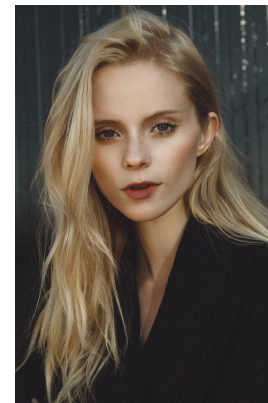

office@stellamodels.com

www.stellamodels.com

HEIGHT	BUST	DRESS	WAIST	HIPS	SHOES	HAIR	EYES
178	80	34	62	88	39.0	BLONDE	BLUE