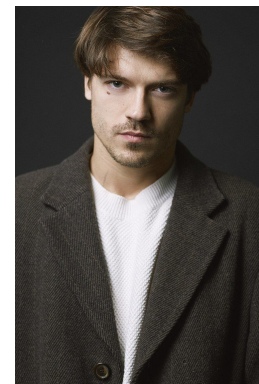

FELIX GSCHWANDTNER

T: +43 1 586 90 27

*office@stellamodels.com*

—  
STELLA  
MODELS  
×

[www.stellamodels.com](http://www.stellamodels.com)

FELIX GSCHWANDTNER

T: +43 1 586 90 27

*office@stellamodels.com*

—  
STELLA  
MODELS  
×

[www.stellamodels.com](http://www.stellamodels.com)

HEIGHT	WAIST	SHOES	HAIR	EYES
187	77	45.0	BROWN	BLUE