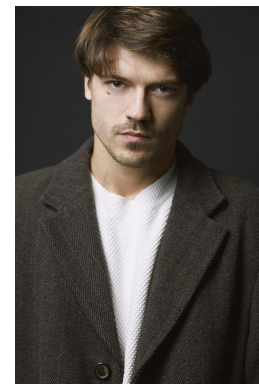

—
STELLA
MODELS
×

www.stellamodels.com

HEIGHT	BUST	DRESS	WAIST	HIPS	SHOES	HAIR	EYES
187			77		45.0	BROWN	BLUE