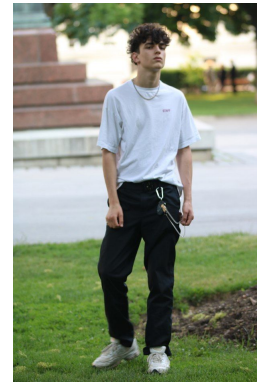

—  
STELLA  
MODELS  
×

[www.stellamodels.com](http://www.stellamodels.com)

HEIGHT	BUST	DRESS	WAIST	HIPS	SHOES	HAIR	EYES
185			71		44.0	DARK BROWN	BROWN