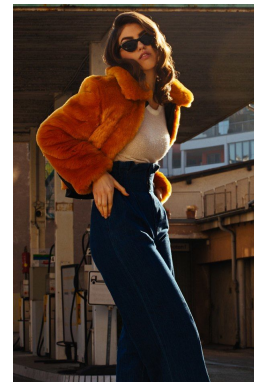

office@stellamodels.com

www.stellamodels.com

HEIGHT	BUST	DRESS	WAIST	HIPS	SHOES	HAIR	EYES
179	84	34-36	62	91	40.5	BROWN	GREEN/BROWN