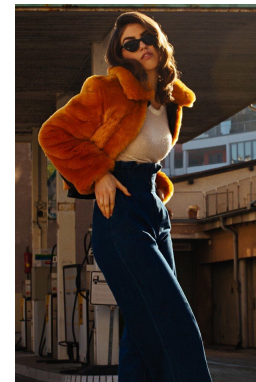

office@stellamodels.com

www.stellamodels.com

HEIGHT	BUST	DRESS	WAIST	HIPS	SHOES	HAIR	EYES
179	84	34-36	62	91	40.5	BROWN	GREEN/BROWN