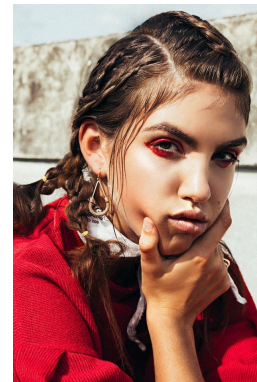

office@stellamodels.com

www.stellamodels.com

HEIGHT	BUST	DRESS	WAIST	HIPS	SHOES	HAIR	EYES
179	82	34-36	63	93	40.5	BROWN	GREEN/BROWN