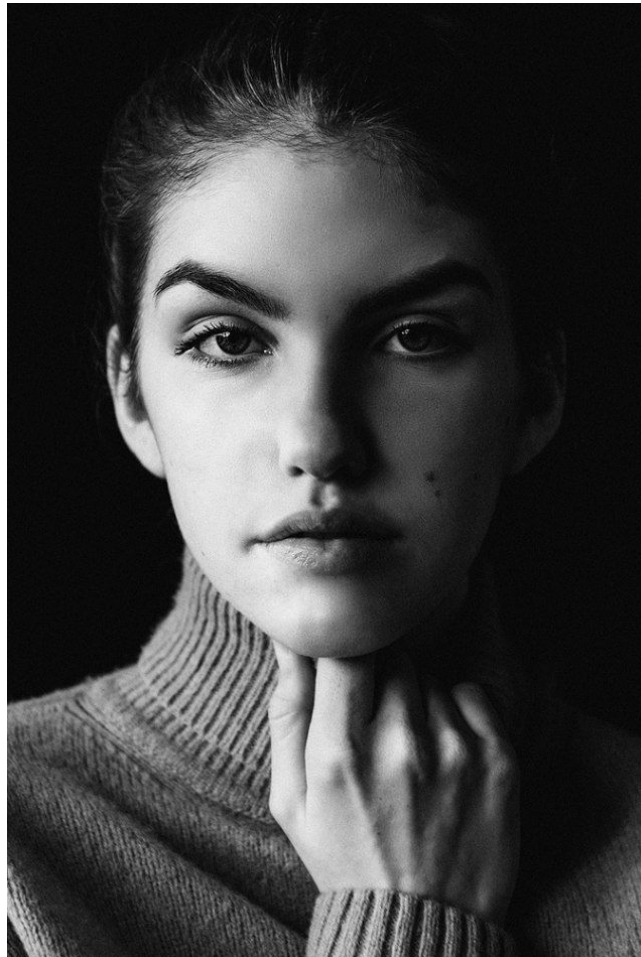

—
STELLA
MODELS
×

FLORA

T: +43 1 586 90 27

office@stellamodels.com

www.stellamodels.com

—
STELLA
MODELS
×

FLORA

T: +43 1 586 90 27

office@stellamodels.com

www.stellamodels.com