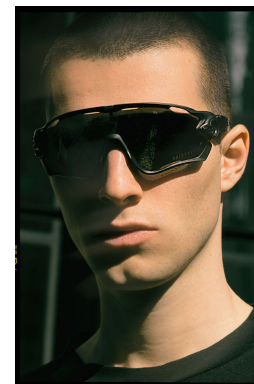

—  
STELLA  
MODELS  
×

[www.stellamodels.com](http://www.stellamodels.com)

HEIGHT	CHEST	WAIST	SUIT	SHOES	HAIR	EYES
187	88	75	46.0	44.0	BROWN	BROWN