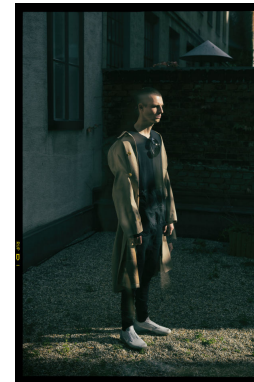

—
STELLA
MODELS
×

www.stellamodels.com

HEIGHT	CHEST	WAIST	SUIT	SHOES	HAIR	EYES
187	88	75	46.0	44.0	BROWN	BROWN