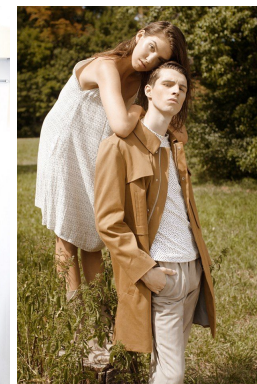

—  
STELLA  
MODELS  
×

[www.stellamodels.com](http://www.stellamodels.com)

HEIGHT	BUST	DRESS	WAIST	HIPS	SHOES	HAIR	EYES
187			75		44.0	BROWN	BROWN