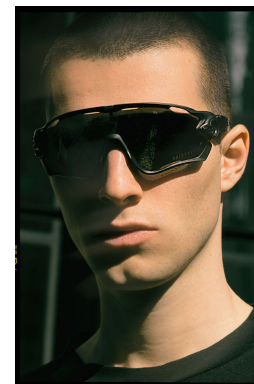

—
STELLA
MODELS
×

www.stellamodels.com

HEIGHT	WAIST	SHOES	HAIR	EYES	CHEST
187	75	44.0	BROWN	BROWN	88