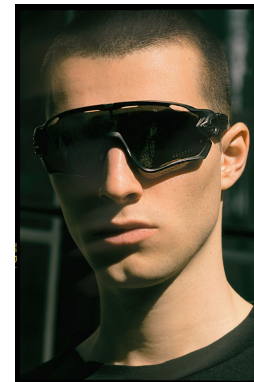

—
STELLA
MODELS
×

www.stellamodels.com

HEIGHT	CHEST	WAIST	SUIT	SHOES	HAIR	EYES
187	88	75	46.0	44.0	BROWN	BROWN