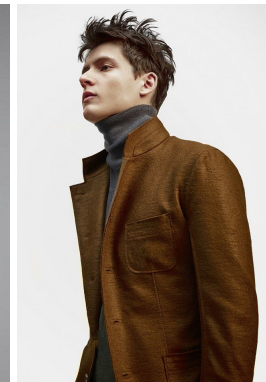

*office@stellamodels.com*

[www.stellamodels.com](http://www.stellamodels.com)

HEIGHT	BUST	DRESS	WAIST	HIPS	SHOES	HAIR	EYES
185			73		44.0	BROWN VENETIAN	GREEN/B