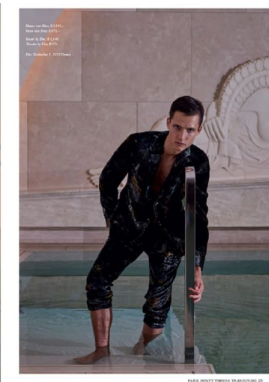

*office@stellamodels.com*

[www.stellamodels.com](http://www.stellamodels.com)

HEIGHT	BUST	DRESS	WAIST	HIPS	SHOES	HAIR	EYES
185			73		44.0	BROWN VENETIAN	GREEN/B