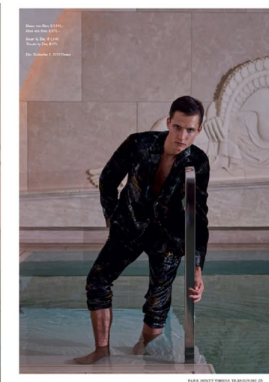

www.stellamodels.com

—
STELLA
MODELS
×

HEIGHT	WAIST	SHOES	HAIR	EYES
185	73	44.0	BROWN VENETIAN	GREEN/BROWN