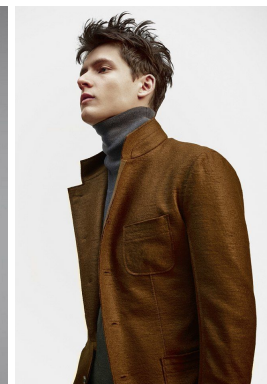

www.stellamodels.com

—
STELLA
MODELS
×

HEIGHT	WAIST	SHOES	HAIR	EYES
185	73	44.0	BROWN VENETIAN	GREEN/BROWN