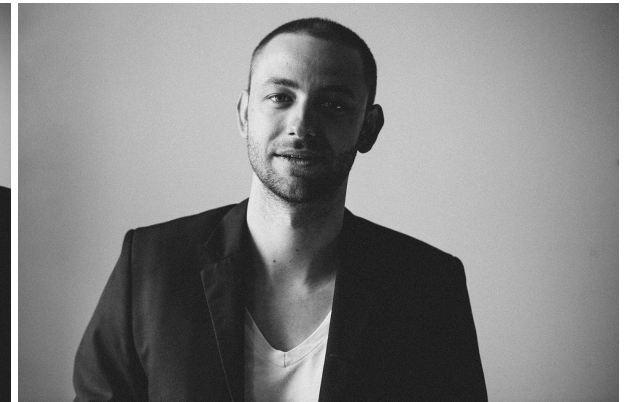

HEIGHT	BUST	DRESS	WAIST	HIPS	SHOES	HAIR	EYES
192			75		42.0	BLONDE	BLUE