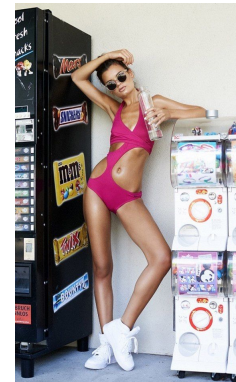

STELLA
MODELS

www.stellamodels.com

HEIGHT	BUST	DRESS	WAIST	HIPS	SHOES	HAIR	EYES
179	82	34-36	60	88	41.0	BRUNETTE	BLUE