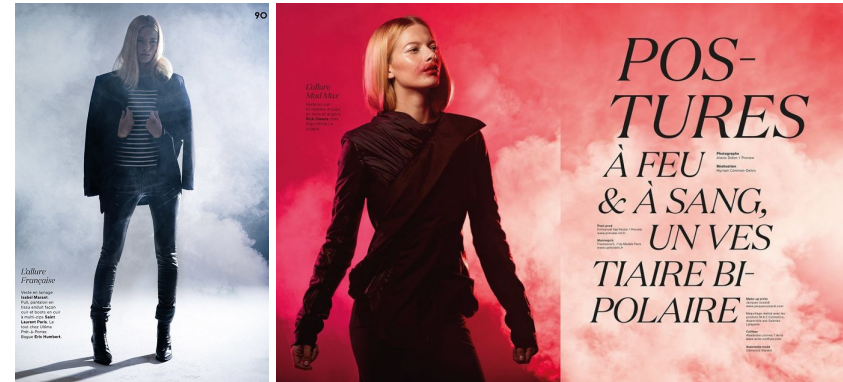

STELLA  
MODELS

www.stellamodels.com

HEIGHT	BUST	DRESS	WAIST	HIPS	SHOES	HAIR	EYES
171	81	32-34	60	89	37.5	BLONDE	BLUE