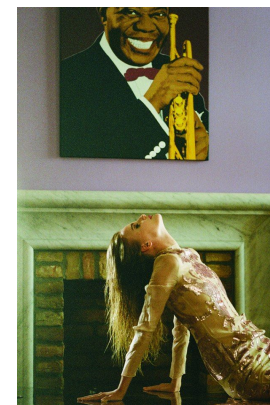

STELLA
MODELS

www.stellamodels.com

HEIGHT	BUST	DRESS	WAIST	HIPS	SHOES	HAIR	EYES
180	80	36	60	89	40.0	BLONDE	GREEN