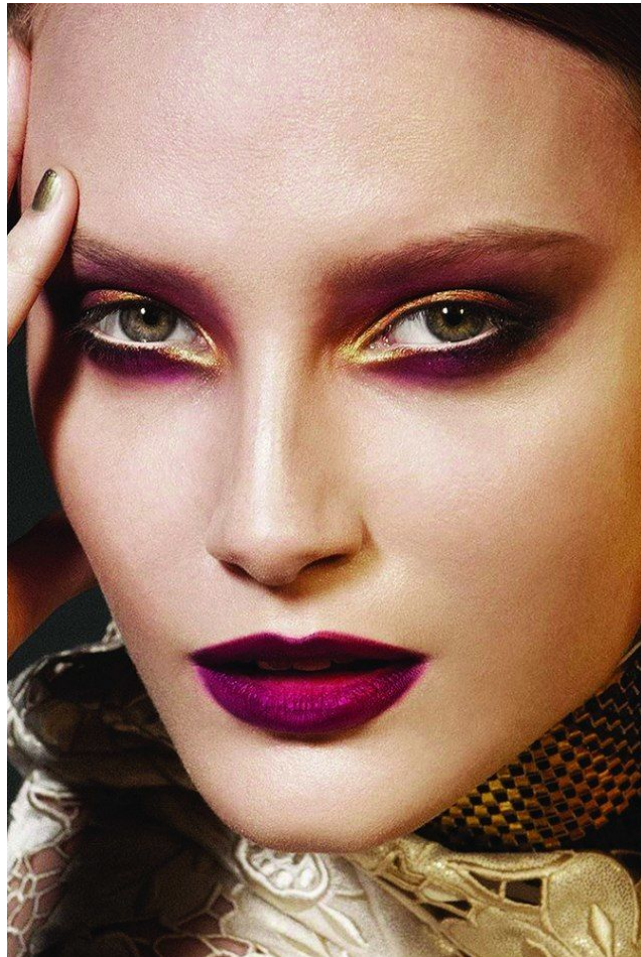

FRANCISKA GÁLL

T: +43 1 586 90 27

office@stellamodels.com

STELLA
MODELS

www.stellamodels.com