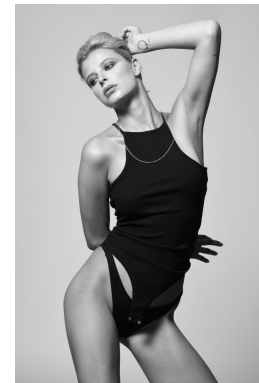

—
STELLA
MODELS
×

www.stellamodels.com

HEIGHT	BUST	DRESS	WAIST	HIPS	SHOES	HAIR	EYES
173	82	34	62	90	37.0	BLONDE	BLUE/GREY