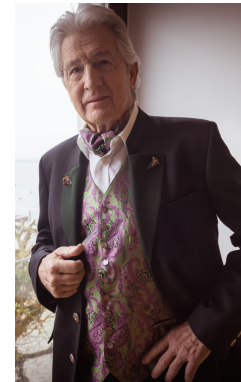

HEIGHT	WAIST	HIPS	SHOES	HAIR	EYES
174	93	96	43.0	GREY	BROWN