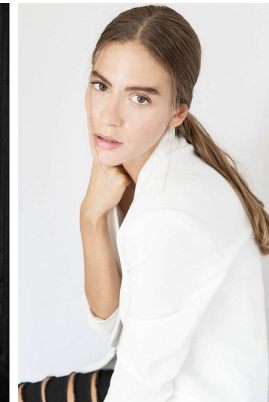

office@stellamodels.com

www.stellamodels.com

HEIGHT	BUST	DRESS	WAIST	HIPS	SHOES	HAIR	EYES
175	86	34-36	60	89	39.5	WHITE	BROWN