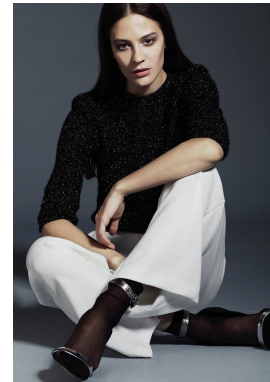

*office@stellamodels.com*

[www.stellamodels.com](http://www.stellamodels.com)

HEIGHT	BUST	DRESS	WAIST	HIPS	SHOES	HAIR	EYES
175	86	34-36	60	89	39.5	WHITE	BROWN