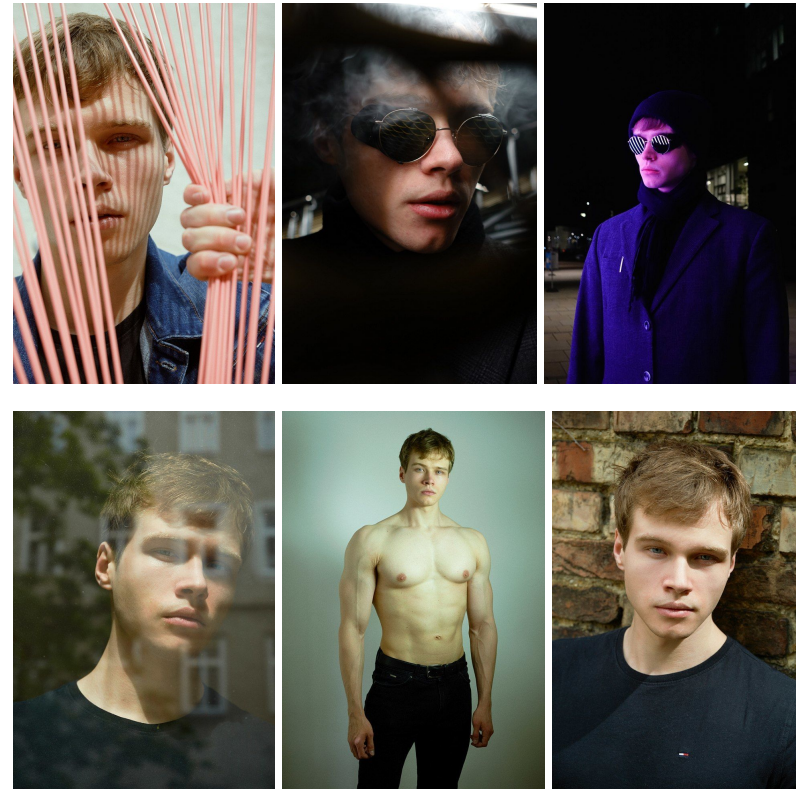

*office@stellamodels.com*

[www.stellamodels.com](http://www.stellamodels.com)

HEIGHT	WAIST	SHOES	HAIR	EYES	CHEST
191	84	45.0	LIGHT BLONDE	BLUE	101