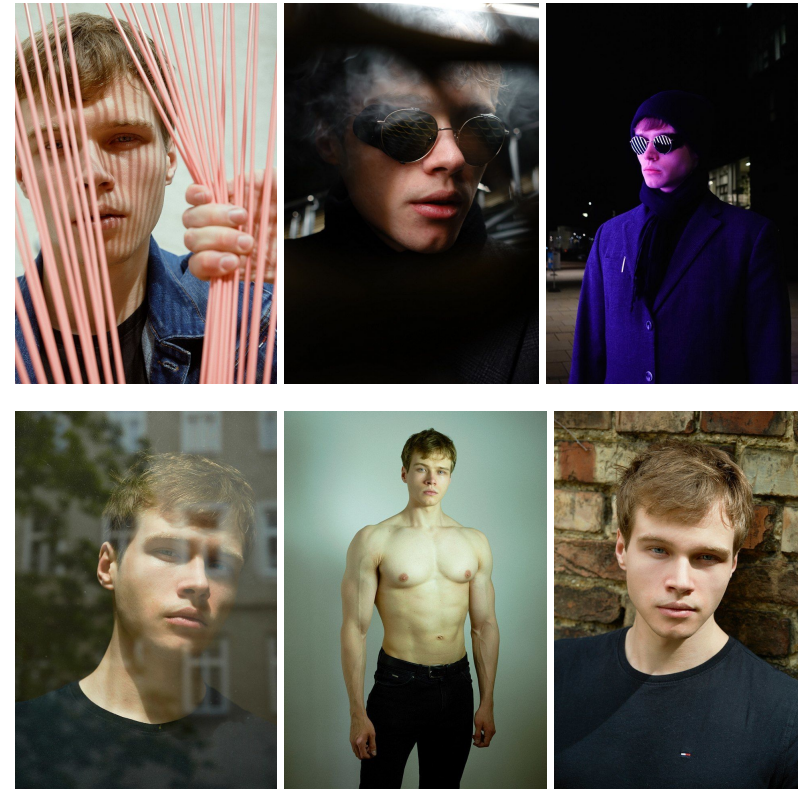

office@stellamodels.com

www.stellamodels.com

HEIGHT	BUST	DRESS	WAIST	HIPS	SHOES	HAIR	EYES
191			84		45.0	LIGHT BLONDE	BLUE