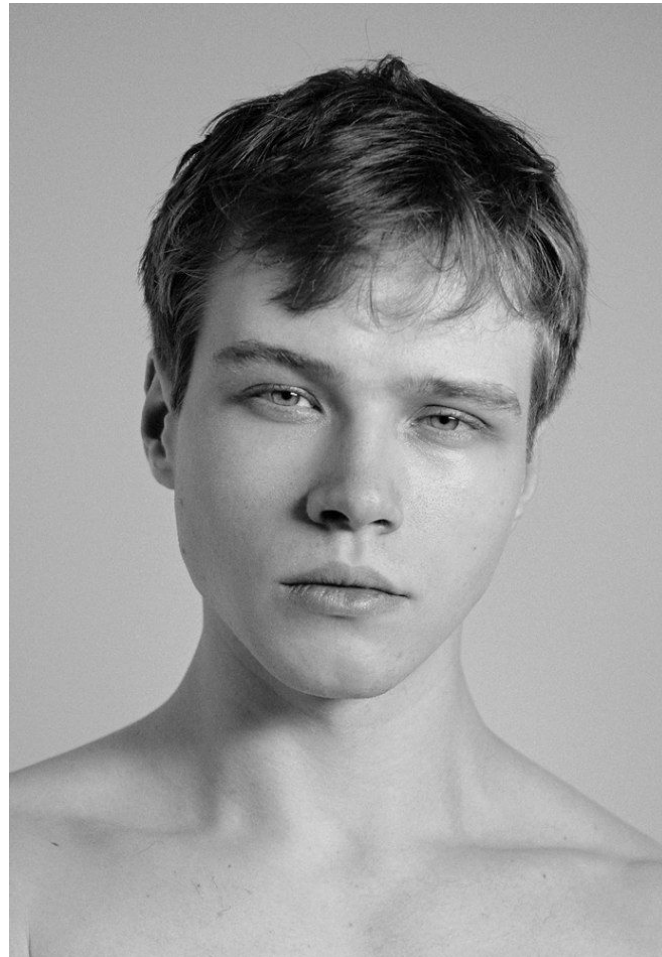

—
STELLA
MODELS
×

GENNA

T: +43 1 586 90 27

office@stellamodels.com

www.stellamodels.com