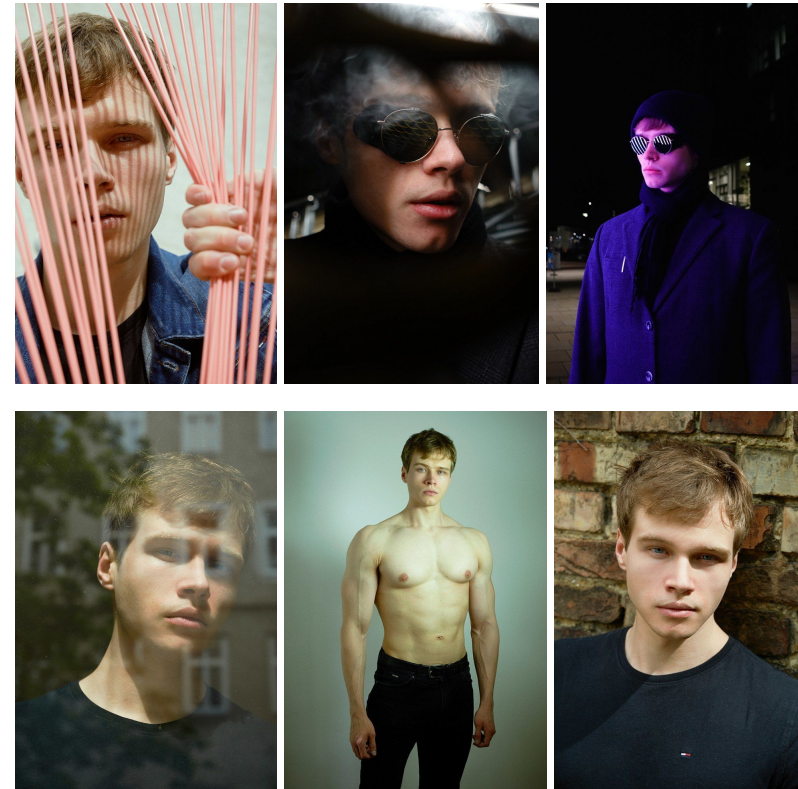

*office@stellamodels.com*

[www.stellamodels.com](http://www.stellamodels.com)

|        |       |       |              |      |
|--------|-------|-------|--------------|------|
| HEIGHT | WAIST | SHOES | HAIR         | EYES |
| 191    | 84    | 45.0  | LIGHT BLONDE | BLUE |