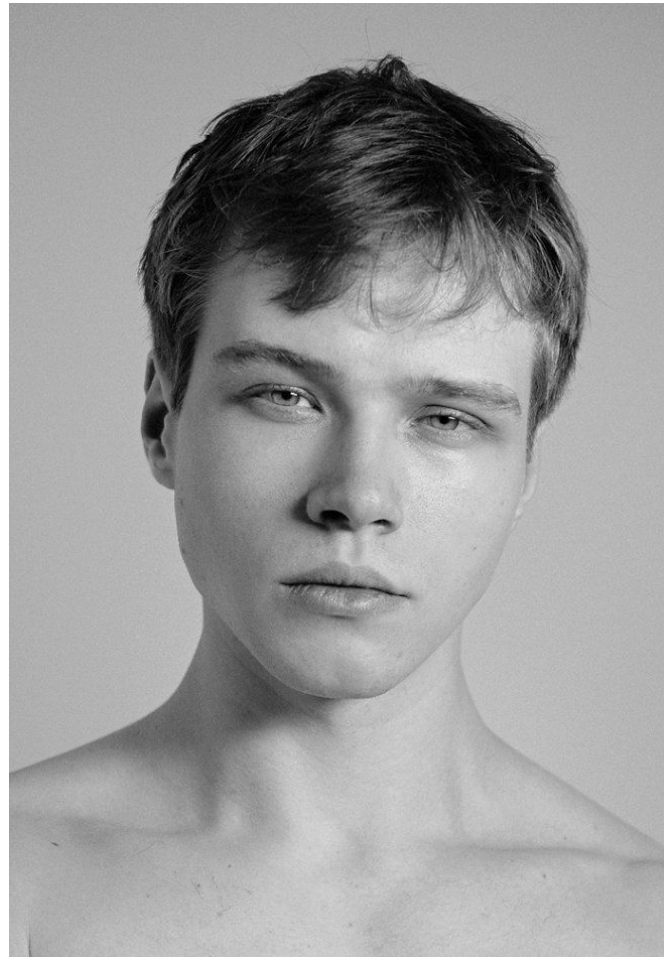

—
STELLA
MODELS
×

GENNA

T: +43 1 586 90 27

office@stellamodels.com

www.stellamodels.com