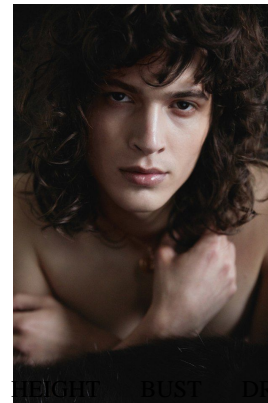

*office@stellamodels.com*

[www.stellamodels.com](http://www.stellamodels.com)

| WEIGHT | BUST | DESS | WAIST | HIPS | SHOES | HAIR  | EYES  |
|--------|------|------|-------|------|-------|-------|-------|
| 185    |      |      | 74    | 91   | 43.0  | BROWN | BROWN |