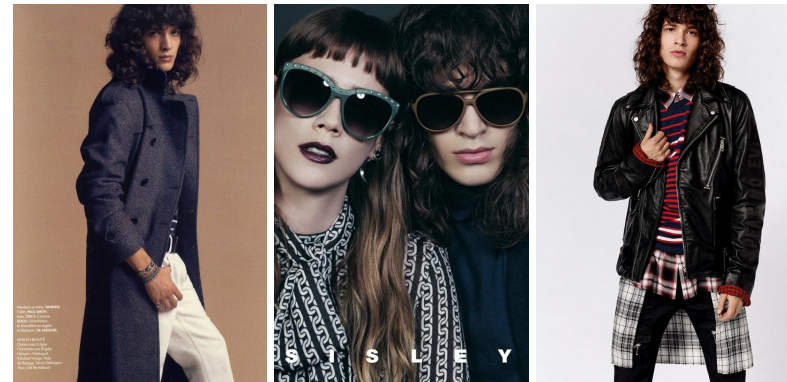

office@stellamodels.com

www.stellamodels.com

HEIGHT	CHEST	WAIST	HIPS	SHOES	HAIR	EYES
185	86	74	91	43.0	BROWN	BROWN