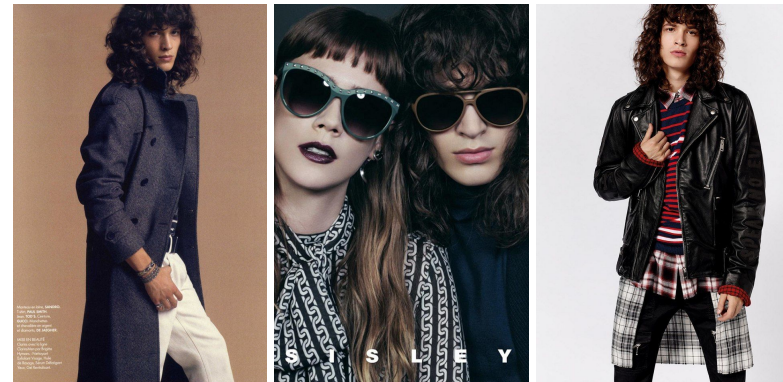

office@stellamodels.com

www.stellamodels.com

HEIGHT	WAIST	HIPS	SHOES	HAIR	EYES	CHEST
185	74	91	43.0	BROWN	BROWN	86