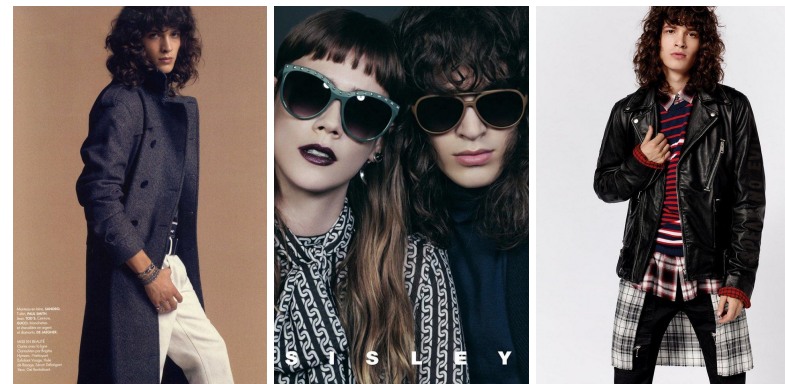

office@stellamodels.com

www.stellamodels.com

HEIGHT	BUST	DRESS	WAIST	HIPS	SHOES	HAIR	EYES
185			74	91	43.0	BROWN	BROWN