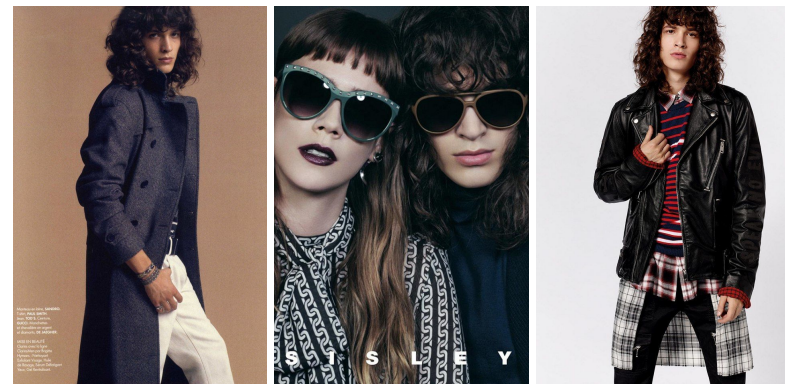

office@stellamodels.com

www.stellamodels.com

HEIGHT	WAIST	HIPS	SHOES	HAIR	EYES
185	74	91	43.0	BROWN	BROWN