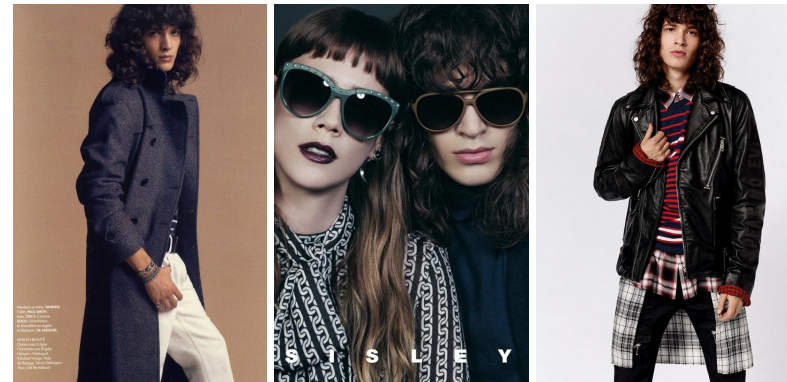

*office@stellamodels.com*

[www.stellamodels.com](http://www.stellamodels.com)

HEIGHT	WAIST	HIPS	SHOES	HAIR	EYES	CHEST
185	74	91	43.0	BROWN	BROWN	86