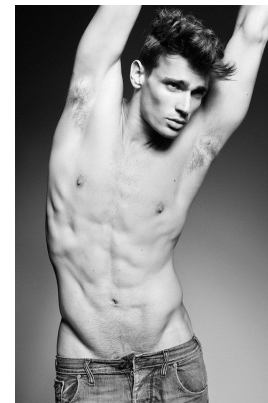

—
STELLA
MODELS
×

www.stellamodels.com

HEIGHT	BUST	DRESS	WAIST	HIPS	SHOES	HAIR	EYES
187			76		44.5	BROWN	GREEN/BROWN