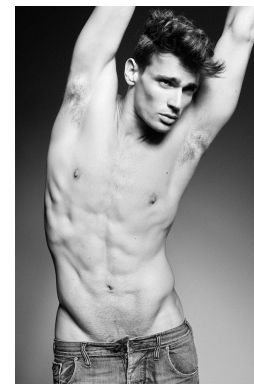

—
STELLA
MODELS
×

www.stellamodels.com

HEIGHT	BUST	DRESS	WAIST	HIPS	SHOES	HAIR	EYES
187			76		44.5	BROWN	GREEN/BROWN