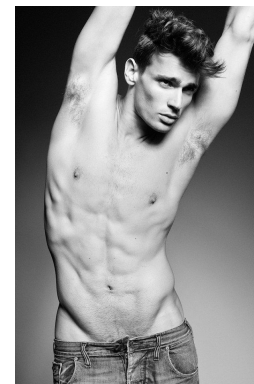

—
STELLA
MODELS
×

www.stellamodels.com

HEIGHT	CHEST	WAIST	SHOES	HAIR	EYES
187	97	76	44.5	BROWN	GREEN/BROWN