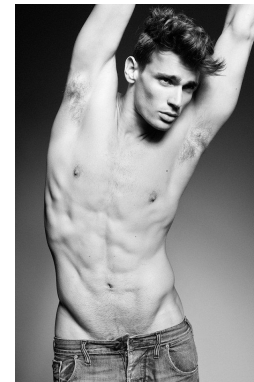

—
STELLA
MODELS
×

www.stellamodels.com

HEIGHT	WAIST	SHOES	HAIR	EYES	CHEST
187	76	44.5	BROWN	GREEN/BROWN	97