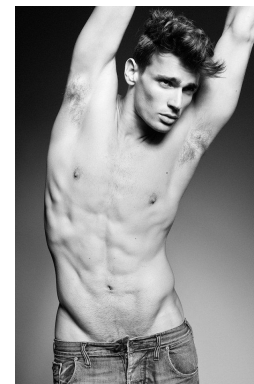

—
STELLA
MODELS
×

www.stellamodels.com

HEIGHT	WAIST	SHOES	HAIR	EYES	CHEST
187	76	44.5	BROWN	GREEN/BROWN	97