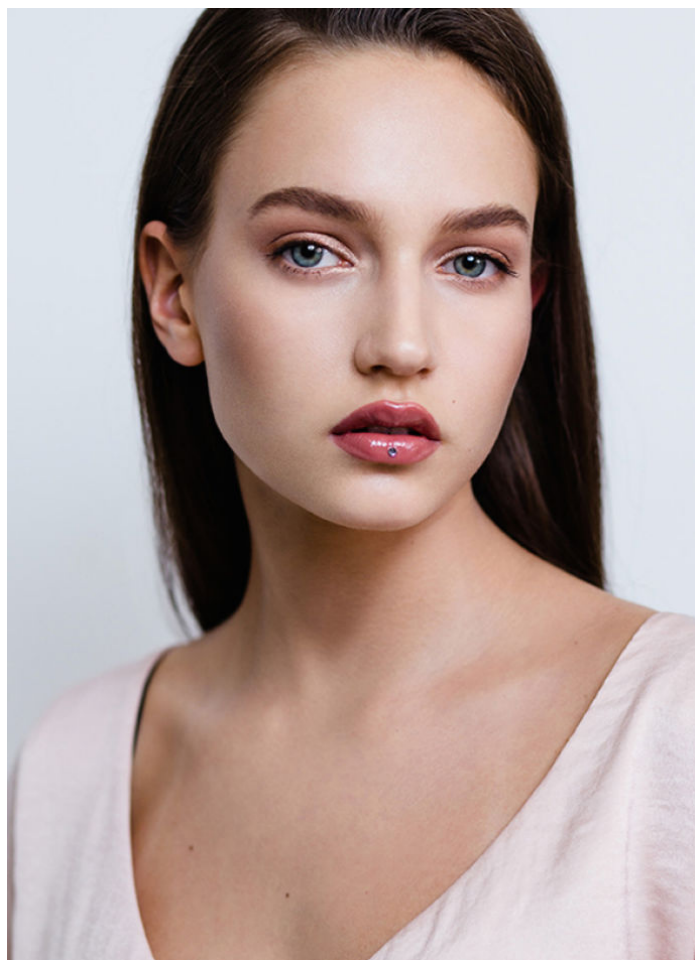

STELLA
MODELS

GERDA KOCSIS

T: +43 1 586 90 27

office@stellamodels.com

www.stellamodels.com

STELLA
MODELS

GERDA KOCSIS

T: +43 1 586 90 27

office@stellamodels.com

www.stellamodels.com