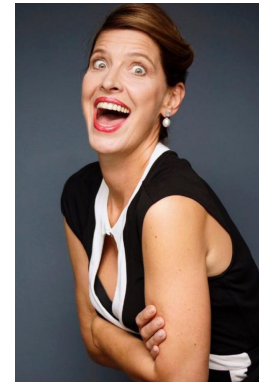

—
STELLA
MODELS
×

www.stellamodels.com

HEIGHT	BUST	DRESS	WAIST	HIPS	SHOES	HAIR	EYES
179	99	42	82	112	41.0	LIGHT BROWN	GREEN/BROV