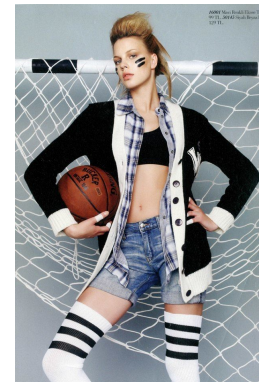

*office@stellamodels.com*

[www.stellamodels.com](http://www.stellamodels.com)

HEIGHT	BUST	WAIST	HIPS	SHOES	HAIR	EYES
181	82	63	91	39.5	LIGHT BROWN	GREEN