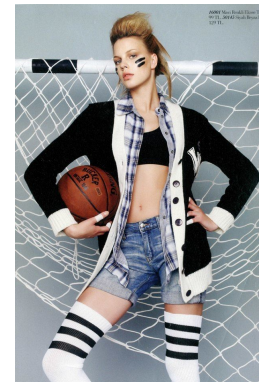

—
STELLA
MODELS
×

www.stellamodels.com

HEIGHT	BUST	WAIST	HIPS	SHOES	HAIR	EYES
181	82	63	91	39.5	LIGHT BROWN	GREEN