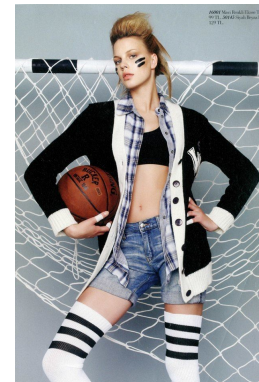

—
STELLA
MODELS
×

www.stellamodels.com

HEIGHT	BUST	DRESS	WAIST	HIPS	SHOES	HAIR	EYES
181	82		63	91	39.5	LIGHT BROWN	GREEN