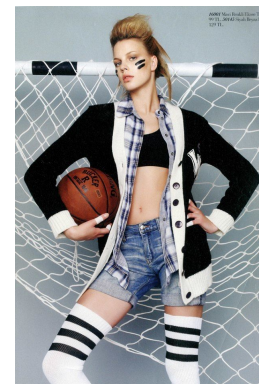

—
STELLA
MODELS
×

www.stellamodels.com

HEIGHT	BUST	WAIST	HIPS	SHOES	HAIR	EYES
181	82	63	91	39.5	LIGHT BROWN	GREEN