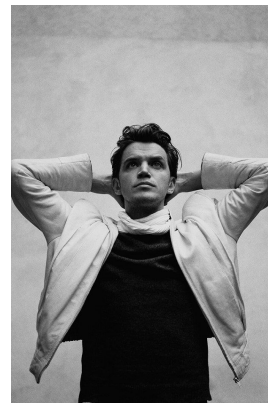

*office@stellamodels.com*

[www.stellamodels.com](http://www.stellamodels.com)

HEIGHT	BUST	DRESS	WAIST	HIPS	SHOES	HAIR	EYES
190			82		47.0	DARK BLONDE	GREEN/GREY