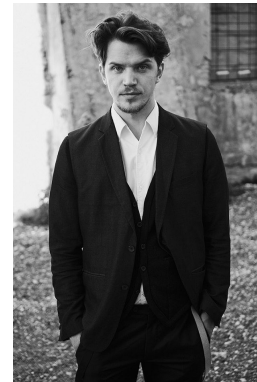

*office@stellamodels.com*

[www.stellamodels.com](http://www.stellamodels.com)

HEIGHT	WAIST	SHOES	HAIR	EYES	CHEST
190	82	47.0	DARK BLONDE	GREEN/GREY	97