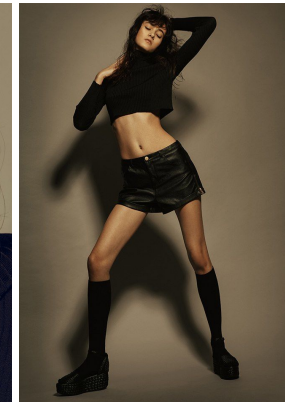

—
STELLA
MODELS
×

www.stellamodels.com

HEIGHT	BUST	DRESS	WAIST	HIPS	SHOES	HAIR	EYES
178	80		59	86	39.0	BROWN	GREEN