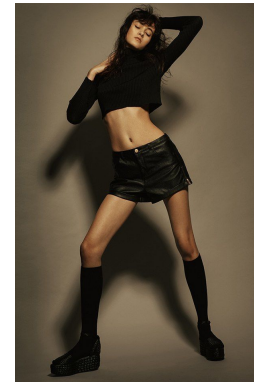

—  
STELLA  
MODELS  
×

[www.stellamodels.com](http://www.stellamodels.com)

HEIGHT	BUST	WAIST	HIPS	SHOES	HAIR	EYES
178	80	59	86	39.0	BROWN	GREEN