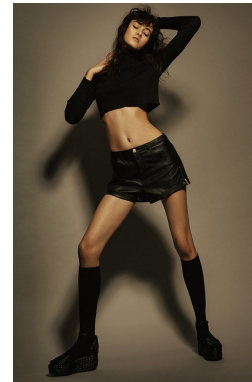

office@stellamodels.com

www.stellamodels.com

HEIGHT	BUST	WAIST	HIPS	SHOES	HAIR	EYES
178	80	59	86	39.0	BROWN	GREEN