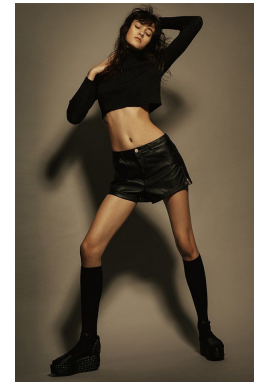

HEIGHT	BUST	WAIST	HIPS	SHOES	HAIR	EYES
178	80	59	86	39.0	BROWN	GREEN