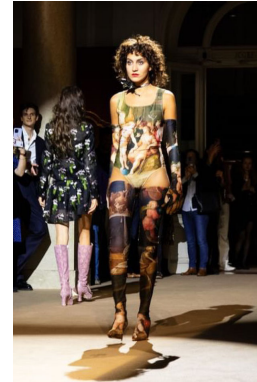

# HAIDY DARWISH

*office@stellamodels.com*

[www.stellamodels.com](http://www.stellamodels.com)

HEIGHT	BUST	DRESS	WAIST	HIPS	SHOES	HAIR	EYES
172	75	34-36	59	87	39.0	BROWN	BROWN