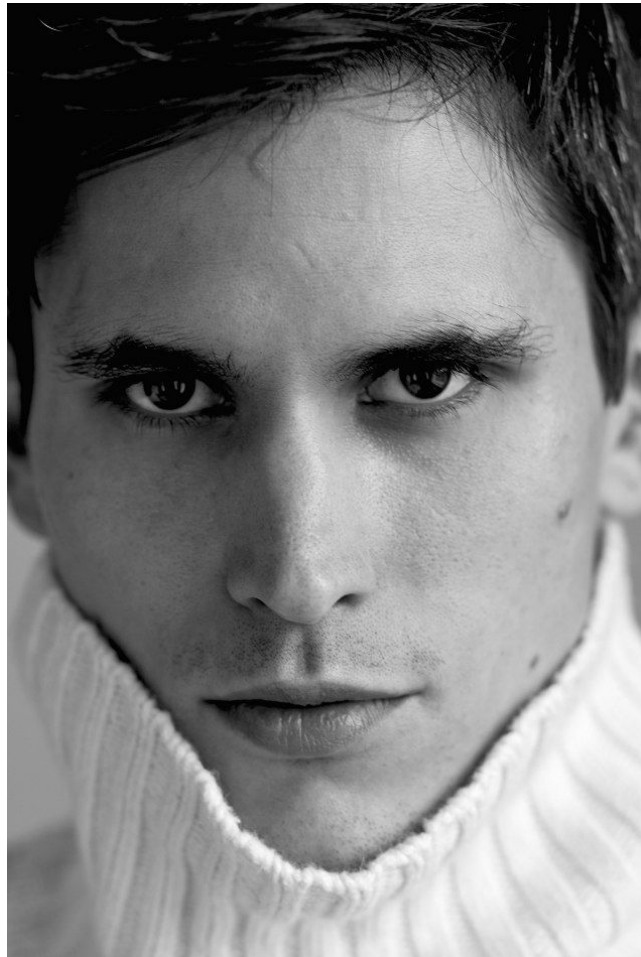

—
STELLA
MODELS
×

HANNES

T: +43 1 586 90 27

office@stellamodels.com

www.stellamodels.com

—
STELLA
MODELS
×

HANNES

T: +43 1 586 90 27

office@stellamodels.com

www.stellamodels.com