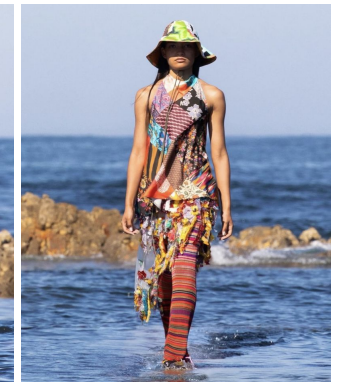

STELLA
MODELS

www.stellamodels.com

HEIGHT	BUST	DRESS	WAIST	HIPS	SHOES	HAIR	EYES
175	83	34	62	91	39.0	DARK BROWN	BROWN