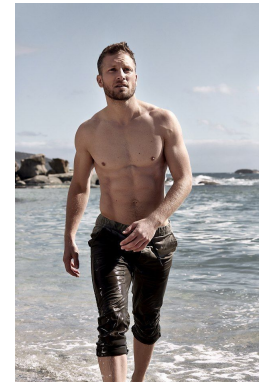

—  
STELLA  
MODELS  
×

[www.stellamodels.com](http://www.stellamodels.com)

HEIGHT	BUST	DRESS	WAIST	HIPS	SHOES	HAIR	EYES
184			81		44.5	DARK BLONDE	BLUE