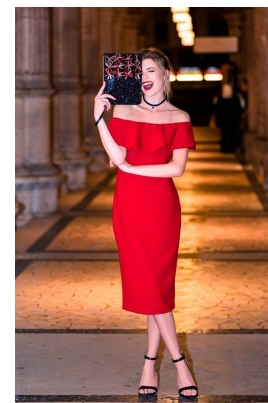

*office@stellamodels.com*

[www.stellamodels.com](http://www.stellamodels.com)

HEIGHT	BUST	DRESS	WAIST	HIPS	SHOES	HAIR	EYES
170	89	36	61	86	39.0	BROWN	BLUE/GREY