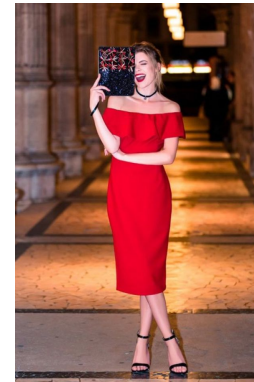

*office@stellamodels.com*

[www.stellamodels.com](http://www.stellamodels.com)

HEIGHT	BUST	DRESS	WAIST	HIPS	SHOES	HAIR	EYES
170	89	36	61	86	39.0	BROWN	BLUE/GREY