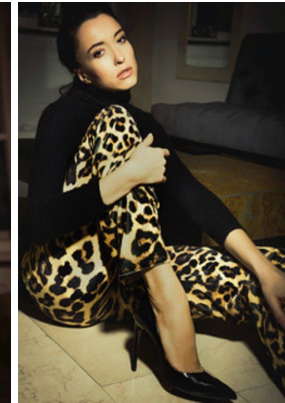

office@stellamodels.com

www.stellamodels.com

HEIGHT	BUST	DRESS	WAIST	HIPS	SHOES	HAIR	EYES
177	84	34-36	58	89	40.0	BROWN	GREEN