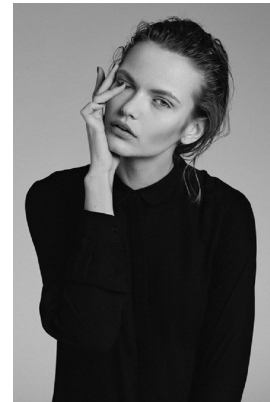

office@stellamodels.com

www.stellamodels.com

HEIGHT	BUST	DRESS	WAIST	HIPS	SHOES	HAIR	EYES
178	89	36	62	90	40.0	BLONDE	BLUE/GREEN