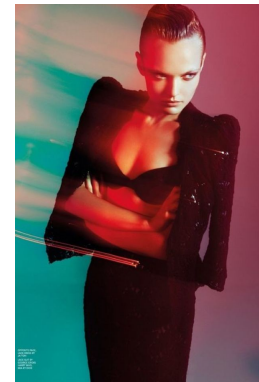

*office@stellamodels.com*

[www.stellamodels.com](http://www.stellamodels.com)

HEIGHT	BUST	DRESS	WAIST	HIPS	SHOES	HAIR	EYES
178	89	36	62	90	40.0	BLONDE	BLUE/GREEN