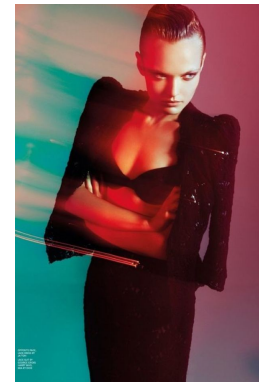

office@stellamodels.com

www.stellamodels.com

HEIGHT	BUST	DRESS	WAIST	HIPS	SHOES	HAIR	EYES
178	89	36	62	90	40.0	BLONDE	BLUE/GREEN