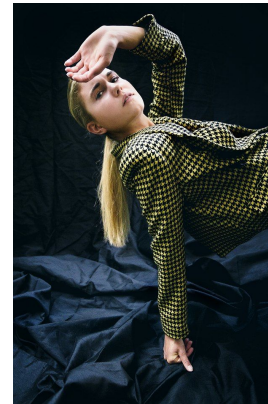

office@stellamodels.com

www.stellamodels.com

HEIGHT	BUST	DRESS	WAIST	HIPS	SHOES	HAIR	EYES
180	83	34	58	88	38.0	LIGHT BROWN	BLUE/GREEN