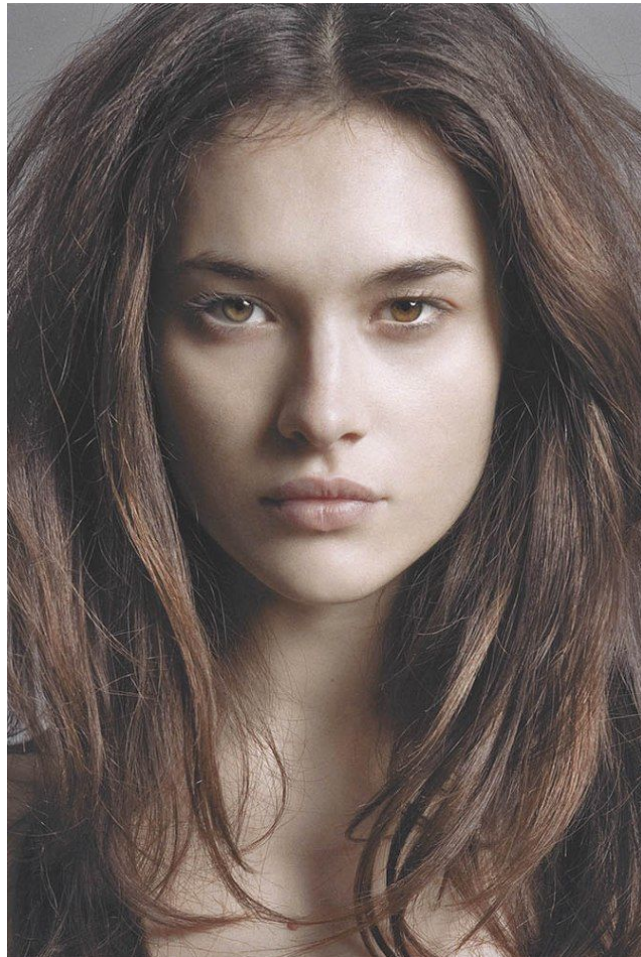

ISABELLA DE CANDIA

T: +43 1 586 90 27

office@stellamodels.com

STELLA
MODELS

www.stellamodels.com