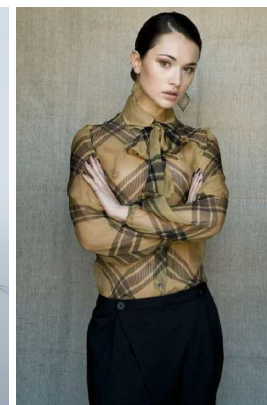

STELLA
MODELS

www.stellamodels.com

HEIGHT	BUST	DRESS	WAIST	HIPS	SHOES	HAIR	EYES
172	83	36	61	88	39.0	BROWN	GREEN