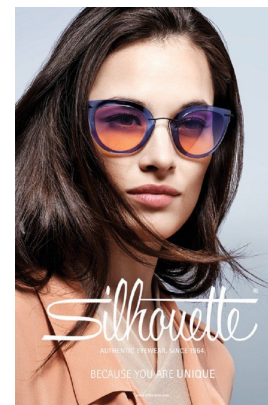

STELLA
MODELS

www.stellamodels.com

HEIGHT	BUST	DRESS	WAIST	HIPS	SHOES	HAIR	EYES
172	83	36	61	88	39.0	BROWN	GREEN