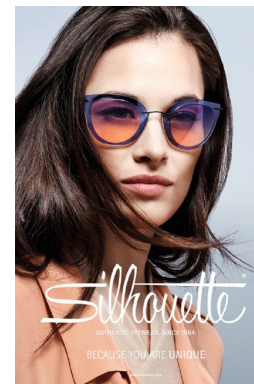

—  
STELLA  
MODELS  
×

[www.stellamodels.com](http://www.stellamodels.com)

HEIGHT	BUST	DRESS	WAIST	HIPS	SHOES	HAIR	EYES
172	83	36	61	88	39.0	BROWN	GREEN