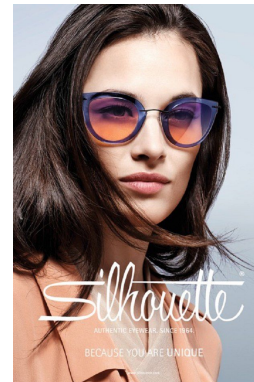

# ISABELLA DE CANDIA

*office@stellamodels.com*

—  
STELLA  
MODELS  
×

[www.stellamodels.com](http://www.stellamodels.com)

# ISABELLA DE CANDIA

*office@stellamodels.com*

—  
STELLA  
MODELS  
×

[www.stellamodels.com](http://www.stellamodels.com)

HEIGHT	BUST	DRESS	WAIST	HIPS	SHOES	HAIR	EYES
172	83	36	61	88	39.0	BROWN	GREEN