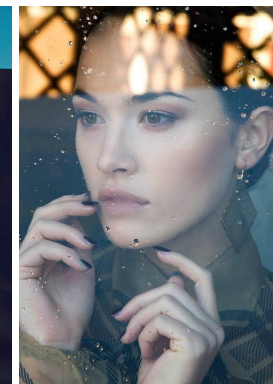

—  
STELLA  
MODELS  
×

[www.stellamodels.com](http://www.stellamodels.com)

HEIGHT	BUST	DRESS	WAIST	HIPS	SHOES	HAIR	EYES
172	83	36	61	88	39.0	BROWN	GREEN