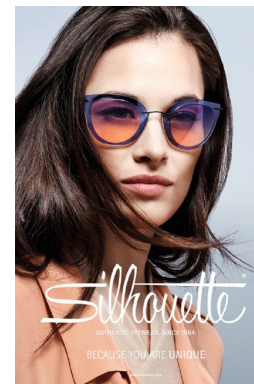

—
STELLA
MODELS
×

www.stellamodels.com

HEIGHT	BUST	DRESS	WAIST	HIPS	SHOES	HAIR	EYES
172	83	36	61	88	39.0	BROWN	GREEN