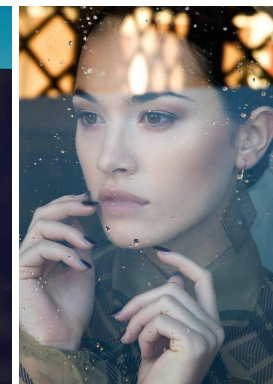

—
STELLA
MODELS
×

www.stellamodels.com

HEIGHT	BUST	DRESS	WAIST	HIPS	SHOES	HAIR	EYES
172	83	36	61	88	39.0	BROWN	GREEN