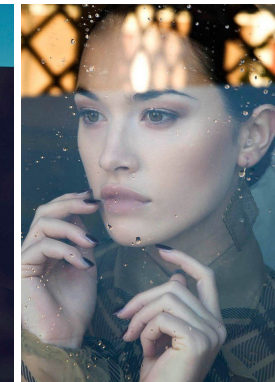

# ISABELLA DE CANDIA

*office@stellamodels.com*

—  
STELLA  
MODELS  
×

[www.stellamodels.com](http://www.stellamodels.com)

HEIGHT	BUST	DRESS	WAIST	HIPS	SHOES	HAIR	EYES
172	83	36	61	88	39.0	BROWN	GREEN