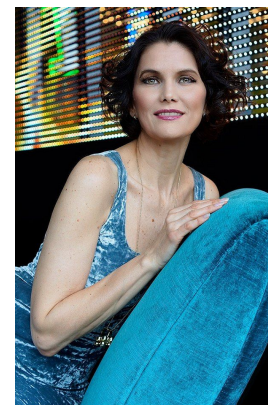

office@stellamodels.com

—
STELLA
MODELS
×

www.stellamodels.com

HEIGHT	BUST	DRESS	WAIST	HIPS	SHOES	HAIR	EYES
175	92	36-38	72	98	39.0	DARK BROWN	GREEN