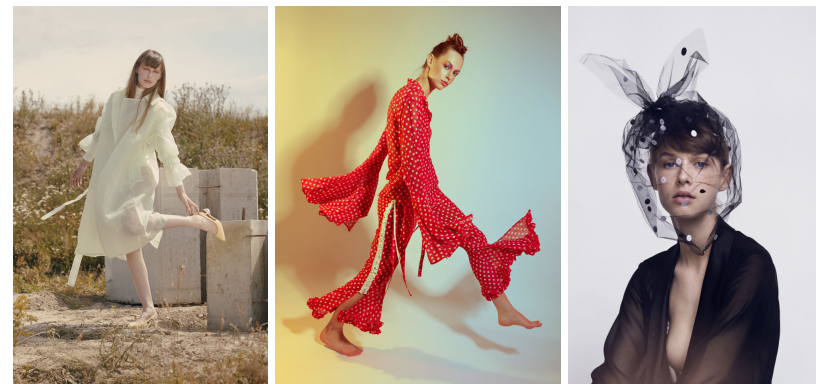

office@stellamodels.com

www.stellamodels.com

| | | | | | | |
|--------|------|-------|-------|------|-------------|------|
| HEIGHT | BUST | DRESS | WAIST | HIPS | HAIR | EYES |
| 177 | 80 | 34 | 60 | 90 | DARK BLONDE | BLUE |