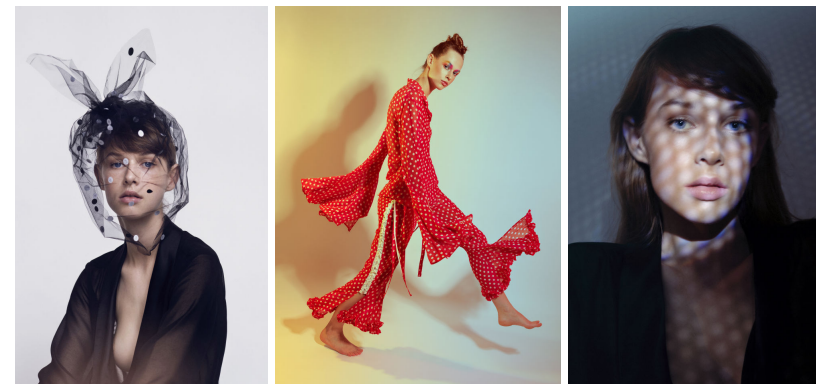

office@stellamodels.com

www.stellamodels.com

HEIGHT	BUST	DRESS	WAIST	HIPS	HAIR	EYES
177	80	34	59	91	DARK BLONDE	BLUE