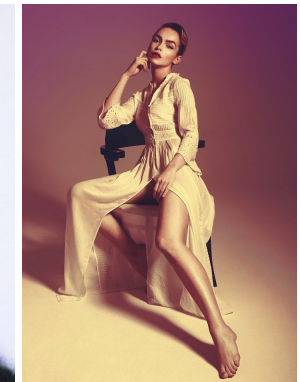

—  
STELLA  
MODELS  
×

[www.stellamodels.com](http://www.stellamodels.com)

HEIGHT	BUST	DRESS	WAIST	HIPS	SHOES	HAIR	EYES
178	82	34-36	62	90	40.5	BROWN	BROWN