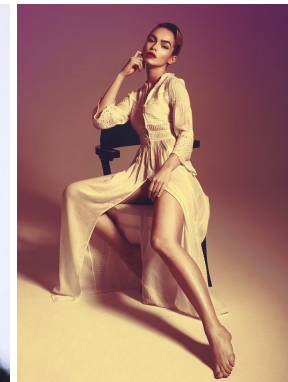

—  
STELLA  
MODELS  
×

[www.stellamodels.com](http://www.stellamodels.com)

HEIGHT	BUST	DRESS	WAIST	HIPS	SHOES	HAIR	EYES
178	82	34-36	62	90	40.5	BROWN	BROWN