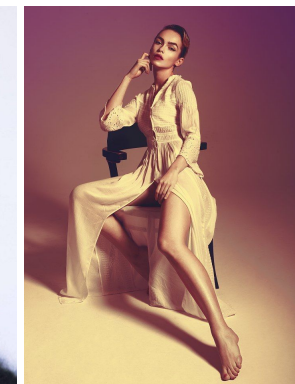

office@stellamodels.com

www.stellamodels.com

HEIGHT	BUST	DRESS	WAIST	HIPS	SHOES	HAIR	EYES
178	82	34-36	62	90	40.5	BROWN	BROWN