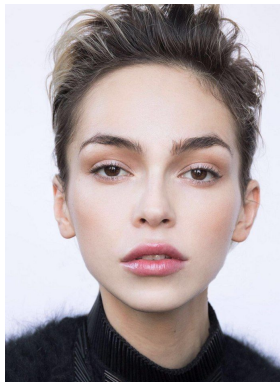

*office@stellamodels.com*

[www.stellamodels.com](http://www.stellamodels.com)

HEIGHT	BUST	DRESS	WAIST	HIPS	SHOES	HAIR	EYES
178	82	34-36	62	90	40.5	BROWN	BROWN