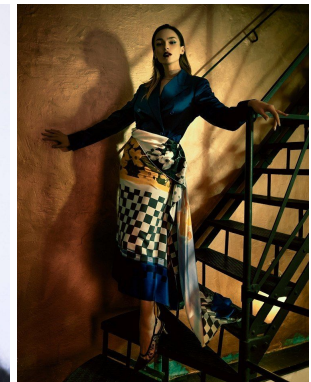

*office@stellamodels.com*

[www.stellamodels.com](http://www.stellamodels.com)

HEIGHT	BUST	DRESS	WAIST	HIPS	SHOES	HAIR	EYES
178	82	34-36	62	90	40.5	BROWN	BROWN