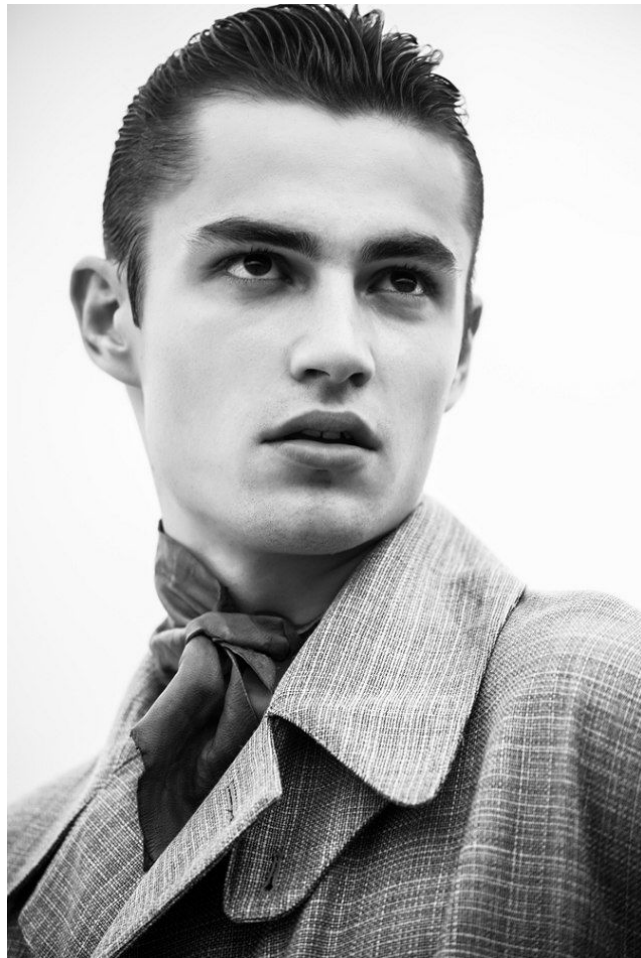

—
STELLA
MODELS
×

IVO

T: +43 1 586 90 27

office@stellamodels.com

www.stellamodels.com

—
STELLA
MODELS
×

IVO

T: +43 1 586 90 27

office@stellamodels.com

www.stellamodels.com