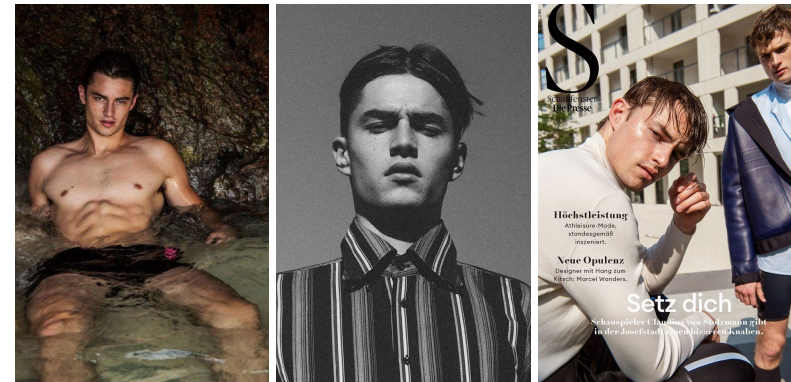

office@stellamodels.com

www.stellamodels.com

HEIGHT	CHEST	WAIST	SUIT	SHOES	HAIR	EYES
188	96	77	48.0 R	44.5	DARK BLONDE	BROWN