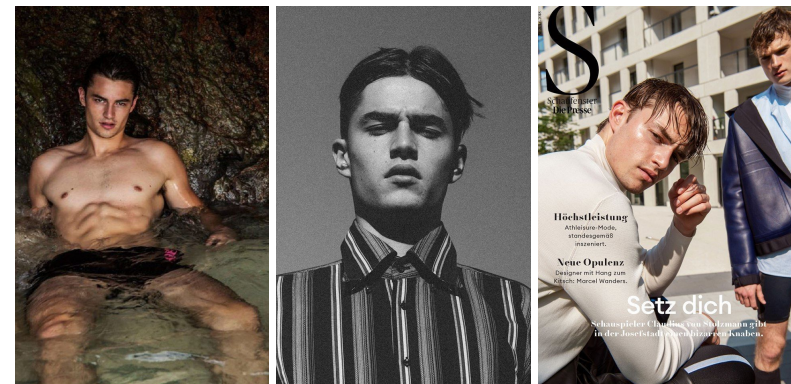

office@stellamodels.com

www.stellamodels.com

HEIGHT	WAIST	SHOES	HAIR	EYES	SUIT	CHEST
188	77	44.5	DARK BLONDE	BROWN	R	96