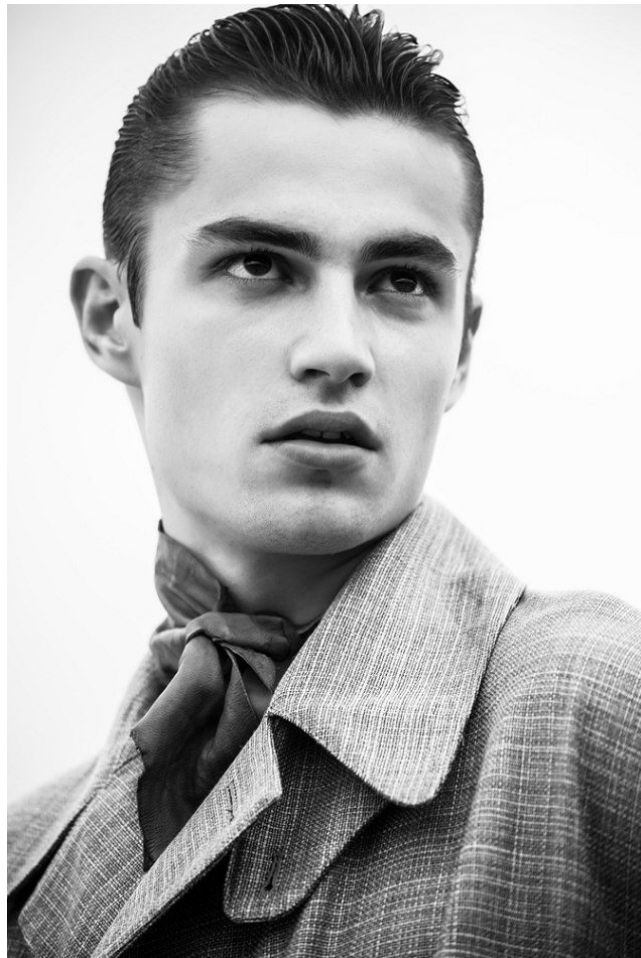

—
STELLA
MODELS
×

IVO

T: +43 1 586 90 27

office@stellamodels.com

www.stellamodels.com

—
STELLA
MODELS
×

IVO

T: +43 1 586 90 27

office@stellamodels.com

www.stellamodels.com