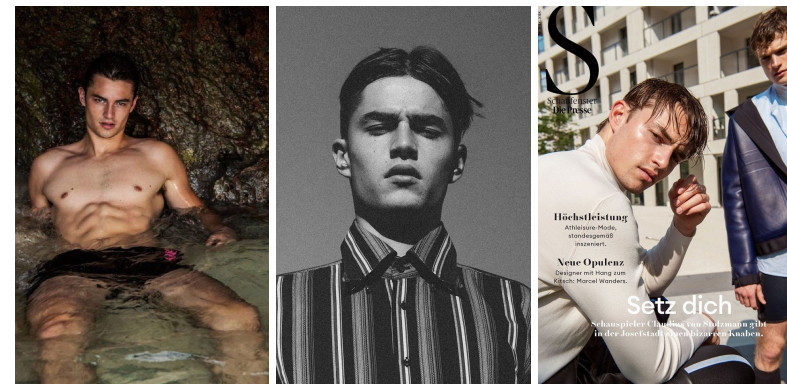

office@stellamodels.com

www.stellamodels.com

HEIGHT	WAIST	SHOES	HAIR	EYES	SUIT	CHEST
188	77	44.5	DARK BLONDE	BROWN	R	96