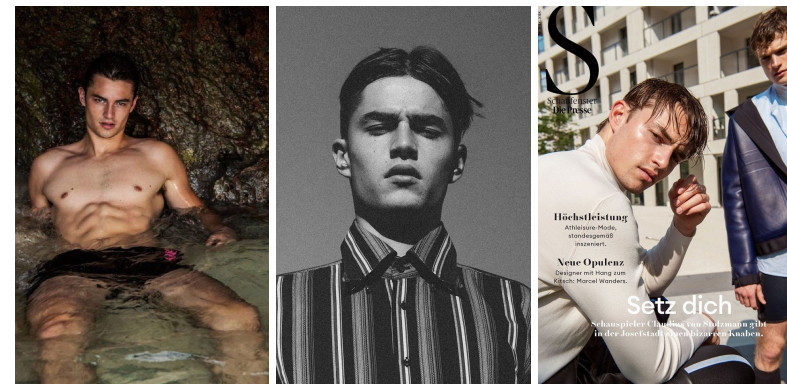

office@stellamodels.com

www.stellamodels.com

HEIGHT	WAIST	SHOES	HAIR	EYES
188	77	44.5	DARK BLONDE	BROWN