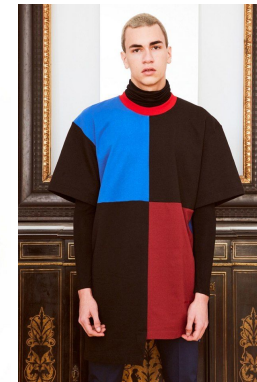

office@stellamodels.com

www.stellamodels.com

HEIGHT	WAIST	SHOES	HAIR	EYES	CHEST
189	71	43.0	BROWN	BROWN	89