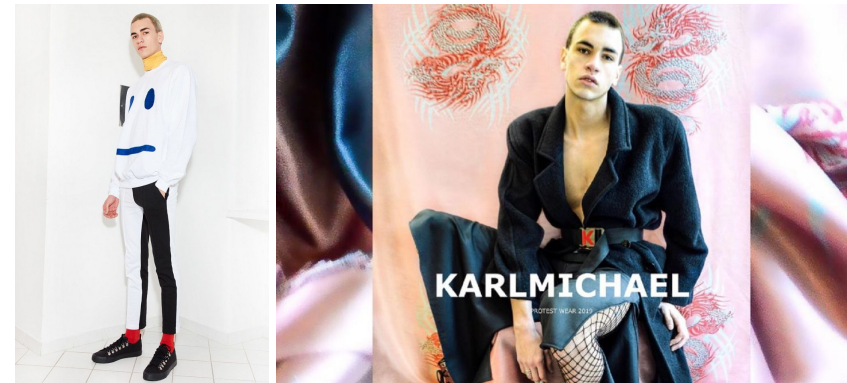

office@stellamodels.com

www.stellamodels.com

HEIGHT	WAIST	SHOES	HAIR	EYES	CHEST
189	71	43.0	BROWN	BROWN	89