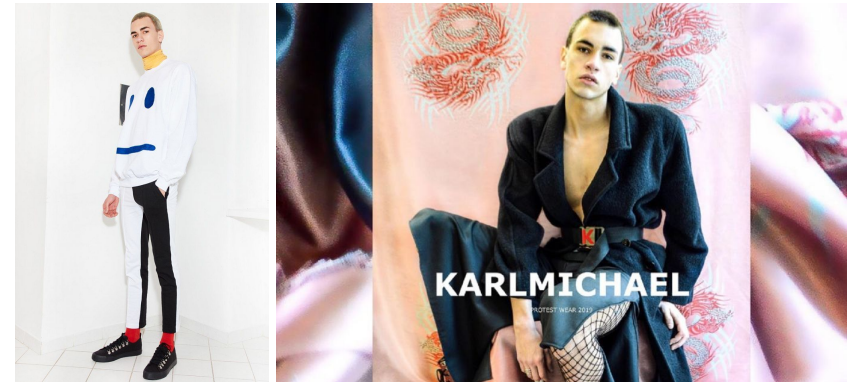

office@stellamodels.com

www.stellamodels.com

HEIGHT	WAIST	SHOES	HAIR	EYES	CHEST
189	71	43.0	BROWN	BROWN	89