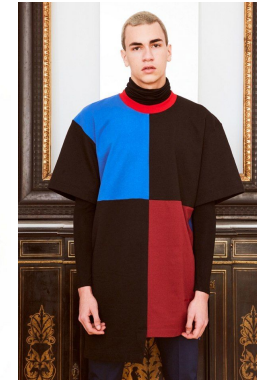

office@stellamodels.com

www.stellamodels.com

HEIGHT	WAIST	SHOES	HAIR	EYES
189	71	43.0	BROWN	BROWN