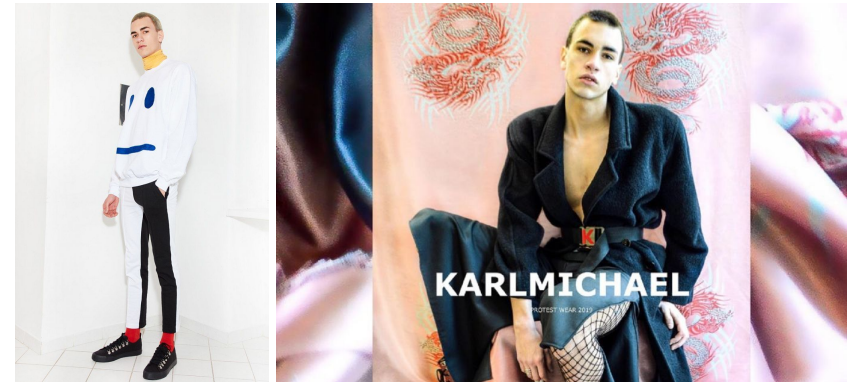

office@stellamodels.com

www.stellamodels.com

HEIGHT	WAIST	SHOES	HAIR	EYES
189	71	43.0	BROWN	BROWN