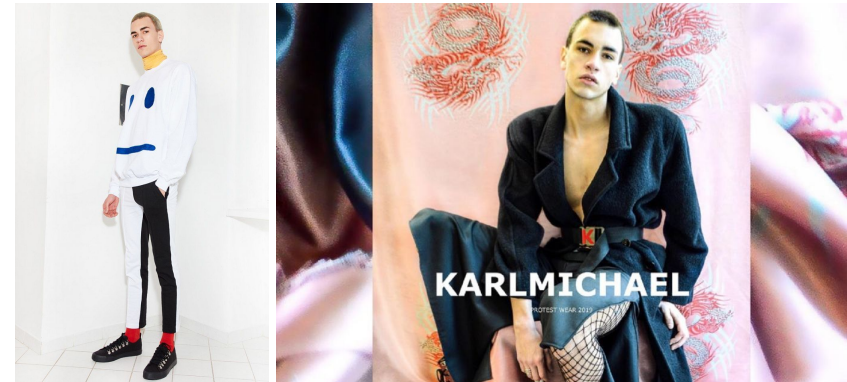

—  
STELLA  
MODELS  
×

[www.stellamodels.com](http://www.stellamodels.com)

HEIGHT	BUST	DRESS	WAIST	HIPS	SHOES	HAIR	EYES
189			71		43.0	BROWN	BROWN