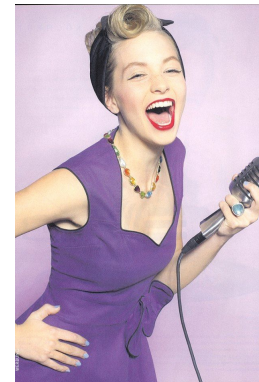

office@stellamodels.com

www.stellamodels.com

HEIGHT	BUST	DRESS	WAIST	HIPS	SHOES	HAIR	EYES
172	83	34-36	63	88	40.5	BLONDE	BLUE