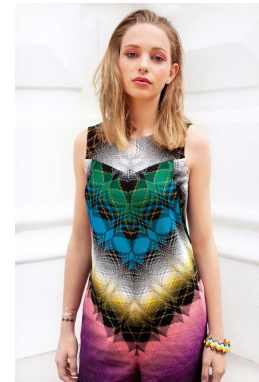

office@stellamodels.com

www.stellamodels.com

HEIGHT	BUST	DRESS	WAIST	HIPS	SHOES	HAIR	EYES
172	83	34-36	63	88	40.5	BLONDE	BLUE