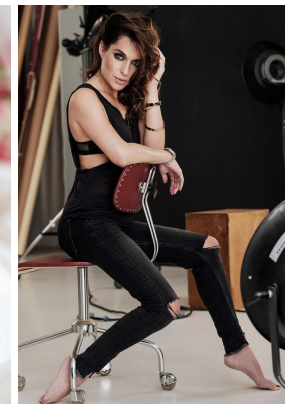

office@stellamodels.com

www.stellamodels.com

HEIGHT	BUST	DRESS	WAIST	HIPS	SHOES	HAIR	EYES
160	82	34-36	62	90	36.0	BROWN	GREEN