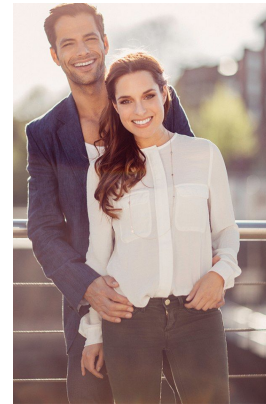

office@stellamodels.com

www.stellamodels.com

HEIGHT	BUST	DRESS	WAIST	HIPS	SHOES	HAIR	EYES
160	82	34-36	62	90	36.0	BROWN	GREEN