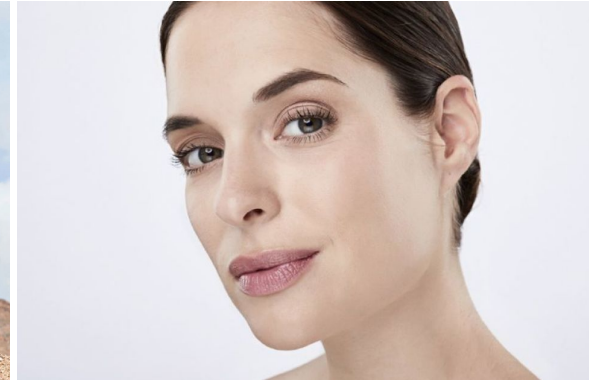

*office@stellamodels.com*

[www.stellamodels.com](http://www.stellamodels.com)

HEIGHT	BUST	DRESS	WAIST	HIPS	SHOES	HAIR	EYES
160	82	34-36	62	90	36.0	BROWN	GREEN