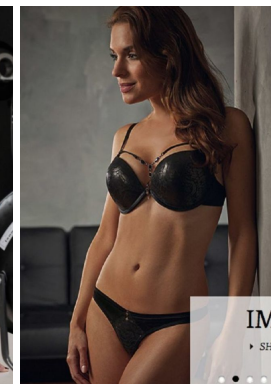

www.stellamodels.com

—
STELLA
MODELS
×

HEIGHT	BUST	DRESS	WAIST	HIPS	SHOES	HAIR	EYES
160	82	34-36	62	90	36.0	BROWN	GREEN