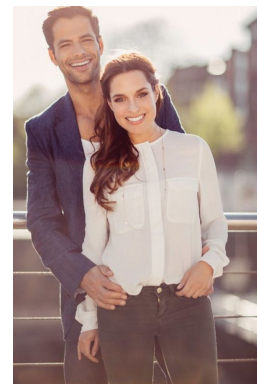

www.stellamodels.com

—
STELLA
MODELS
×

HEIGHT	BUST	DRESS	WAIST	HIPS	SHOES	HAIR	EYES
160	82	34-36	62	90	36.0	BROWN	GREEN