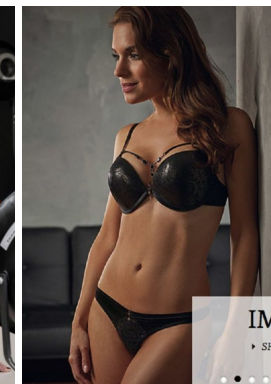

www.stellamodels.com

—
STELLA
MODELS
×

HEIGHT	BUST	DRESS	WAIST	HIPS	SHOES	HAIR	EYES
160	82	34-36	62	90	36.0	BROWN	GREEN