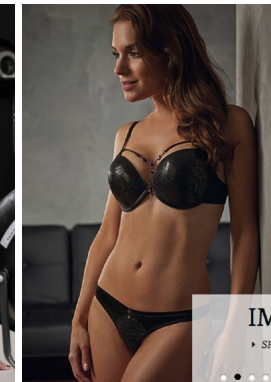

*office@stellamodels.com*

[www.stellamodels.com](http://www.stellamodels.com)

HEIGHT	BUST	DRESS	WAIST	HIPS	SHOES	HAIR	EYES
160	82	34-36	62	90	36.0	BROWN	GREEN