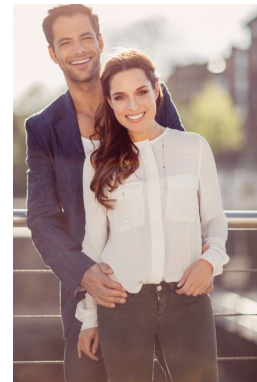

*office@stellamodels.com*

[www.stellamodels.com](http://www.stellamodels.com)

HEIGHT	BUST	DRESS	WAIST	HIPS	SHOES	HAIR	EYES
160	82	34-36	62	90	36.0	BROWN	GREEN