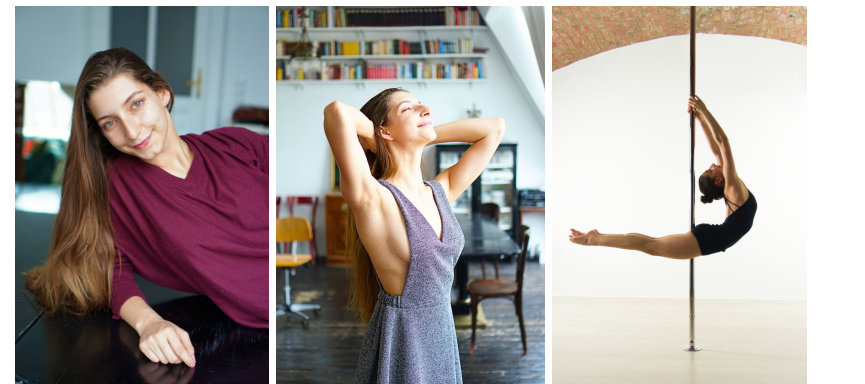

office@stellamodels.com

www.stellamodels.com

HEIGHT	BUST	DRESS	WAIST	HIPS	SHOES	HAIR	EYES
160	83	32	63	84	37.0	BROWN	GREEN