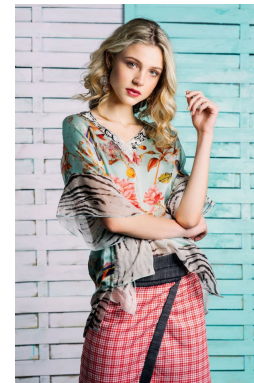

STELLA
MODELS

www.stellamodels.com

HEIGHT	BUST	DRESS	WAIST	HIPS	SHOES	HAIR	EYES
177	80	34-36	62	86	39.5	BLONDE	GREEN