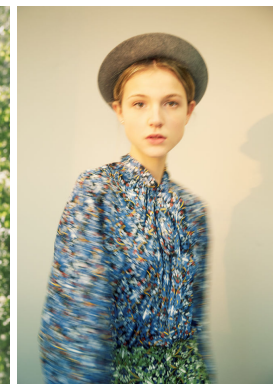

STELLA
MODELS

www.stellamodels.com

HEIGHT	BUST	DRESS	WAIST	HIPS	SHOES	HAIR	EYES
177	80	34-36	62	86	39.5	BLONDE	GREEN